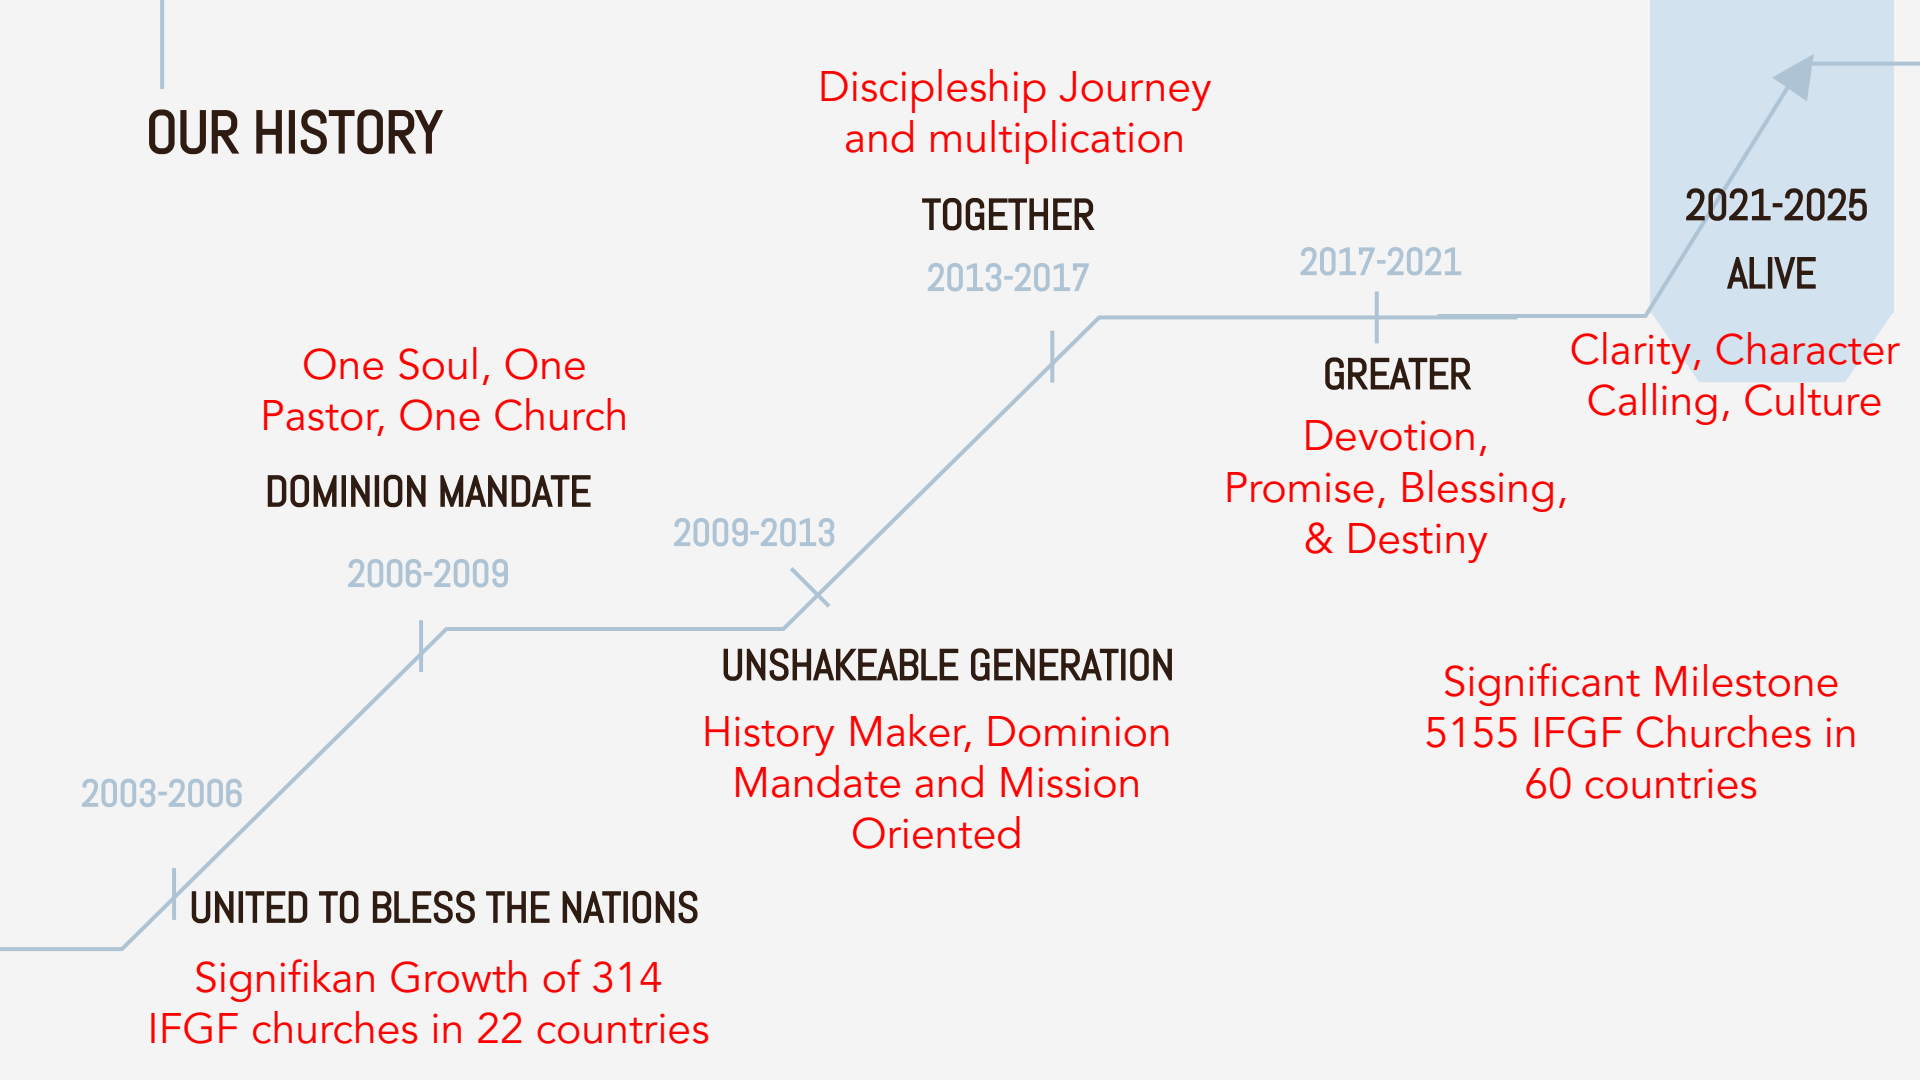

The seed of the birth, growth, and movement of IFGF is indeed very unique. It started from Indonesia, headed to America, and then returned to Indonesia, and finally spread all over the world at the present time

OUR HISTORY

The IFGF Fellowship became IFGF Church,
marking the birth of IFGF and IHO in Indonesia

1980-1985

FIRST FOUNDED

Indonesia – USA – Indonesia – Nations
4 Cities : LA, SF, Fresno and Oklahoma

BUILDING A STRONG ROOT

2003-2006

UNITED TO BLESS THE NATIONS

Signifikan Growth of 314 IFGF churches in 22 countries

2006-2009

DOMINION MANDATE

One Soul, One Pastor, One Church

2009-2013

UNSHAKEABLE GENERATION

History Maker, Dominion Mandate and Mission Oriented

2013-2017

TOGETHER

Discipleship Journey and multiplication

2017-2021

GREATER

Devotion, Promise, Blessing, & Destiny

Significant Milestone
5155 IFGF Churches in 60 countries